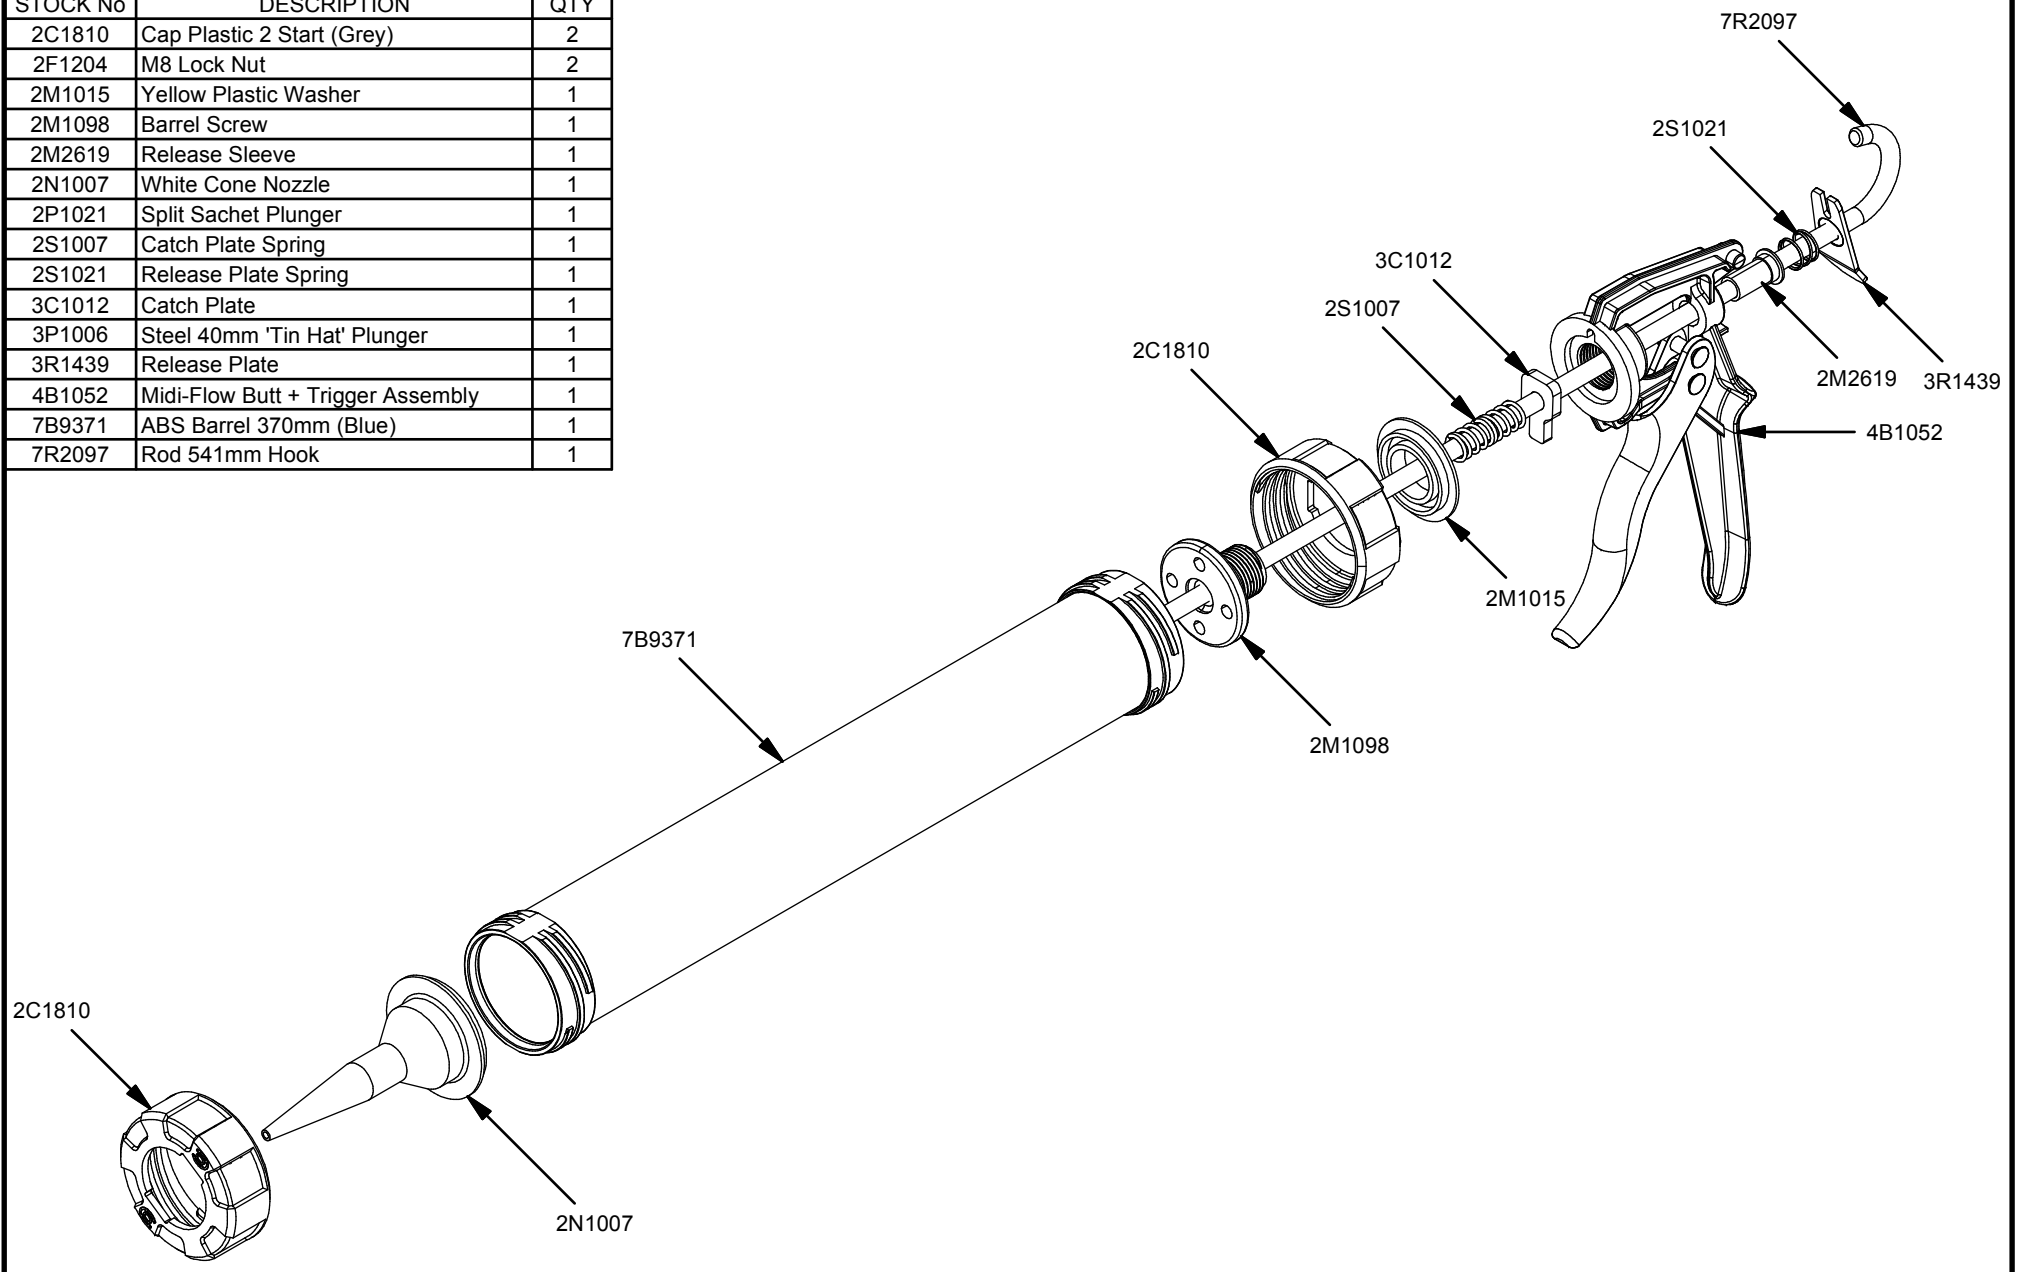

Parts List		
STOCK No	DESCRIPTION	QTY
2C1810	Cap Plastic 2 Start (Grey)	2
2F1204	M8 Lock Nut	2
2M1015	Yellow Plastic Washer	1
2M1098	Barrel Screw	1
2M2619	Release Sleeve	1
2N1007	White Cone Nozzle	1
2P1021	Split Sachet Plunger	1
2S1007	Catch Plate Spring	1
2S1021	Release Plate Spring	1
3C1012	Catch Plate	1
3P1006	Steel 40mm 'Tin Hat' Plunger	1
3R1439	Release Plate	1
4B1052	Midi-Flow Butt + Trigger Assembly	1
7B9371	ABS Barrel 370mm (Blue)	1
7R2097	Rod 541mm Hook	1